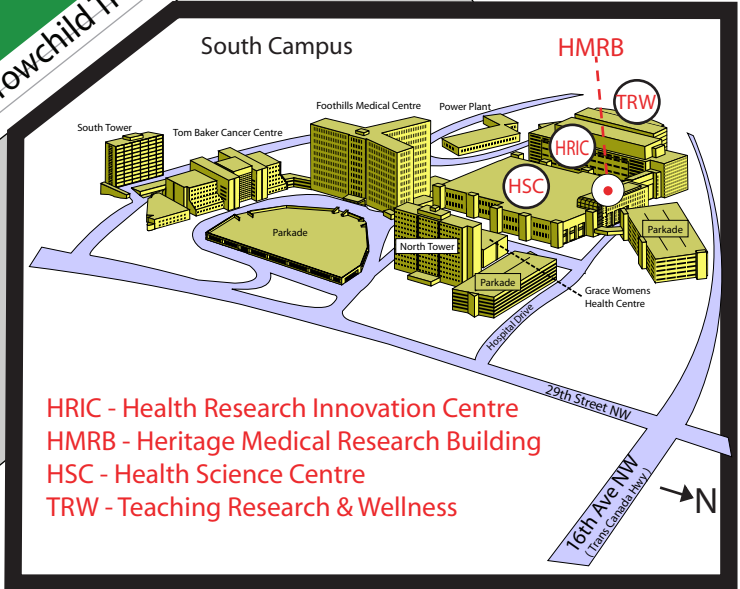

-  Public Pay Parking including parkades (AB & MSC)
-  E.E.E.L. construction site
-  T.F.D.L. construction site
-  Int'l House construction site
-  Residence Phase 6

Alberta Children's Hospital

- A - Administration
- AB - Art Building
- BI - Biology
- BR - Brewster Hall
- CA - Castle Hall
- CC - Child Care Centre
- CCIT - Calgary Centre for Innovative Technology
- CD - Cascade Hall
- CDC - Child Development Centre
- CH - Craigie Hall
- DC - Dining Centre
- EDC - Education Classroom Block
- EDT - Education Tower
- EN - Schulich School of Engineering
- ERR - Energy Resource Research
- ES - Earth Science
- GL - Glacier Hall
- GS - General Service Warehouse
- HP - Central Heating & Cooling Plant
- ICT - Information & Communications Technologies
- KA - Kananaskis Hall
- KN - Kinesiology - (Jack Simpson Gym)
- MEB - Mechanical Eng Building
- MFH - Murray Fraser Hall
- MH - MacEwan Hall
- MLB - MacKimmie Library Block
- MLT - MacKimmie Library Tower
- MS - Math Science
- MSC - MacEwan Student Centre
- MT - Materials Handling Facility
- NM - Nickle Arts Museum
- NO - Norquay Hall
- OL - Olympus Hall
- OO - Olympic Oval
- OVC - Olympic Volunteer Centre

Residence

Rosza Centre (reception and lunches)

Science Theater (talks)

Main Entrance

- PF - Professional Faculties
- PP - Physical Plant
- RC - Rosza Centre
- RT - Reeve Theatre
- RU - Rundle Hall
- SA - Science A Building
- SB - Science B Building
- SH - Scurfield Hall
- SS - Social Science
- ST - Science Theatres
- TRA - Trailer A
- TRB - Trailer B
- TRC - Trailer C
- TRD-H Trailer D - H
- URC - University Research Centre
- UT - University Theatre
- VC - Varsity Courts
- WS - Weather Station

Red & White Club  

MacMahon Stadium

Foothills Complex (South Campus)

- HRIC - Health Research Innovation Centre**
- HMRB - Heritage Medical Research Building**
- HSC - Health Science Centre**
- TRW - Teaching Research & Wellness**